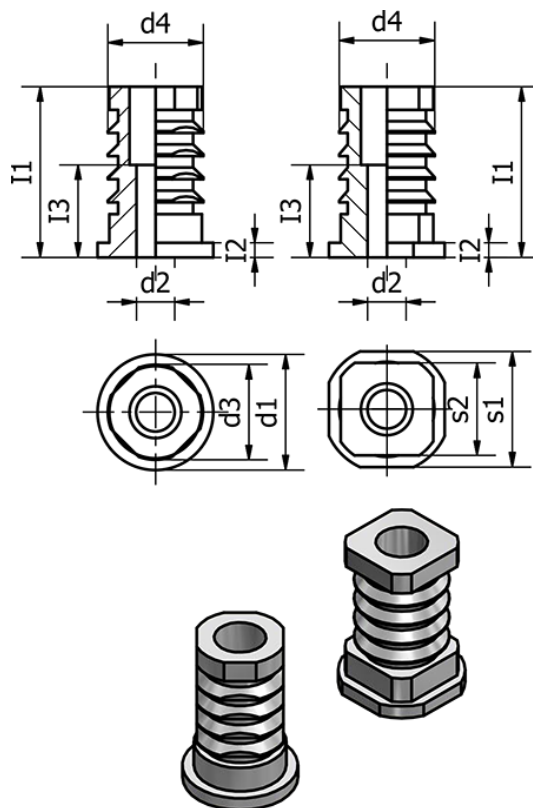

# Data Sheet

Article number: 20992D48M12

Description: E+G Threaded end-caps - GN 992-D48-M12

## Measures

d1 = D48

d2 = 12

d3 = 42

d4 = 42.5

I1 = 45.5

I2 = 2.5

I3 = 30

s1 =

s2 =

Weight (g) = 130